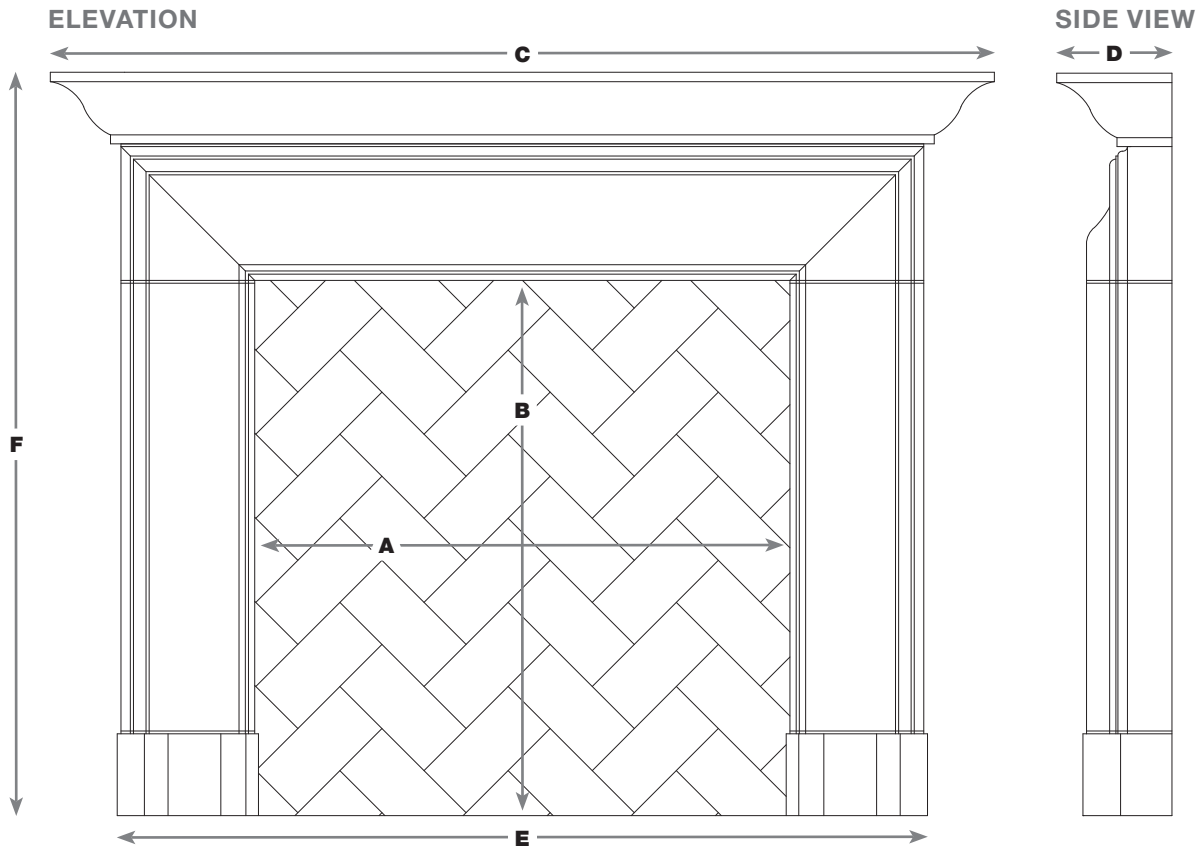

---

*The Bolection*

---

A classical style dating back to 17th and 18th century Europe.  
Simple but elegant in design, with a convex profile.

*An optional shelf and feet may be added.*

**atelier**  
**jouvence**  
 custom stoneworks

**THE BOLECTION SPECIFICATIONS**

Fireplace Opening	<b>A</b> Opening Width	<b>B</b> Opening Height	<b>C</b> Shelf Width	<b>D</b> Shelf Depth	<b>E</b> Overall Width	<b>F</b> Overall Height
36" Opening	36"	36"	N/A	N/A	54"	45"
40" Opening	40"	36"	N/A	N/A	58"	45"
44" Opening	44"	36"	N/A	N/A	62"	45"
48" Opening	48"	36"	N/A	N/A	66"	45"

**THE BOLECTION (WITH SHELF & FEET) SPECIFICATIONS**

Fireplace Opening	<b>A</b> Opening Width	<b>B</b> Opening Height	<b>C</b> Shelf Width	<b>D</b> Shelf Depth	<b>E</b> Overall Width	<b>F</b> Overall Height
36" Opening	36"	36"	63 1/2"	8"	54 1/2"	49 3/4"
40" Opening	40"	36"	67 1/2"	8"	58 1/2"	49 3/4"
44" Opening	44"	36"	71 1/2"	8"	62 1/2"	49 3/4"