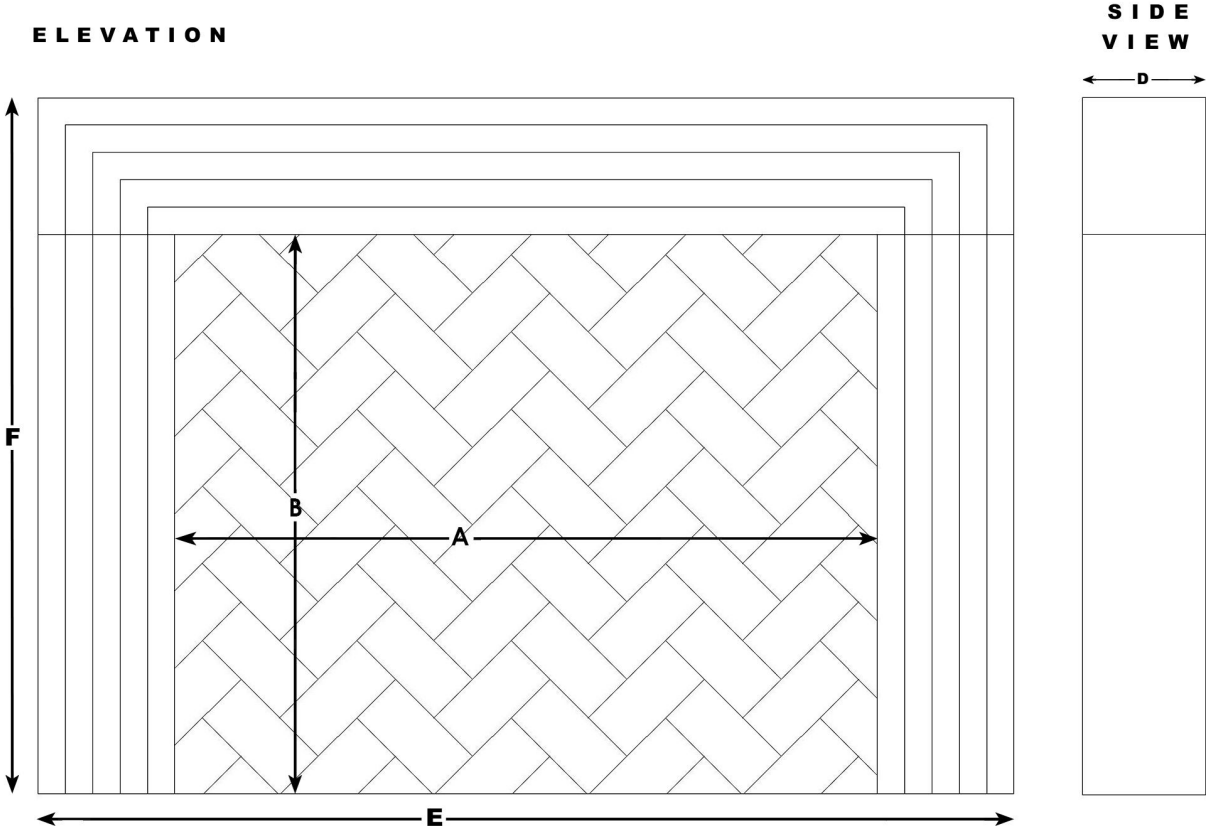

atelier
jouvence
custom stoneworks

PRESENTS

ELIZABETH SCOTT
DESIGN GROUP

THE MIDTOWN SPECIFICATIONS

FIREPLACE OPENING	A OPENING WIDTH	B OPENING HEIGHT	C SHELF WIDTH	D SHELF DEPTH	E OVERALL WIDTH	F OVERALL HEIGHT
36" opening	36"	36"	N/A	9"	56"	46"
42" opening	42"	36"	N/A	9"	62"	46"
48" opening	48"	36"	N/A	9"	68"	46"

To request a proposal or for more information, please contact us.

312.492.7922   info@AJStoneworks.com   www.AJStoneworks.com