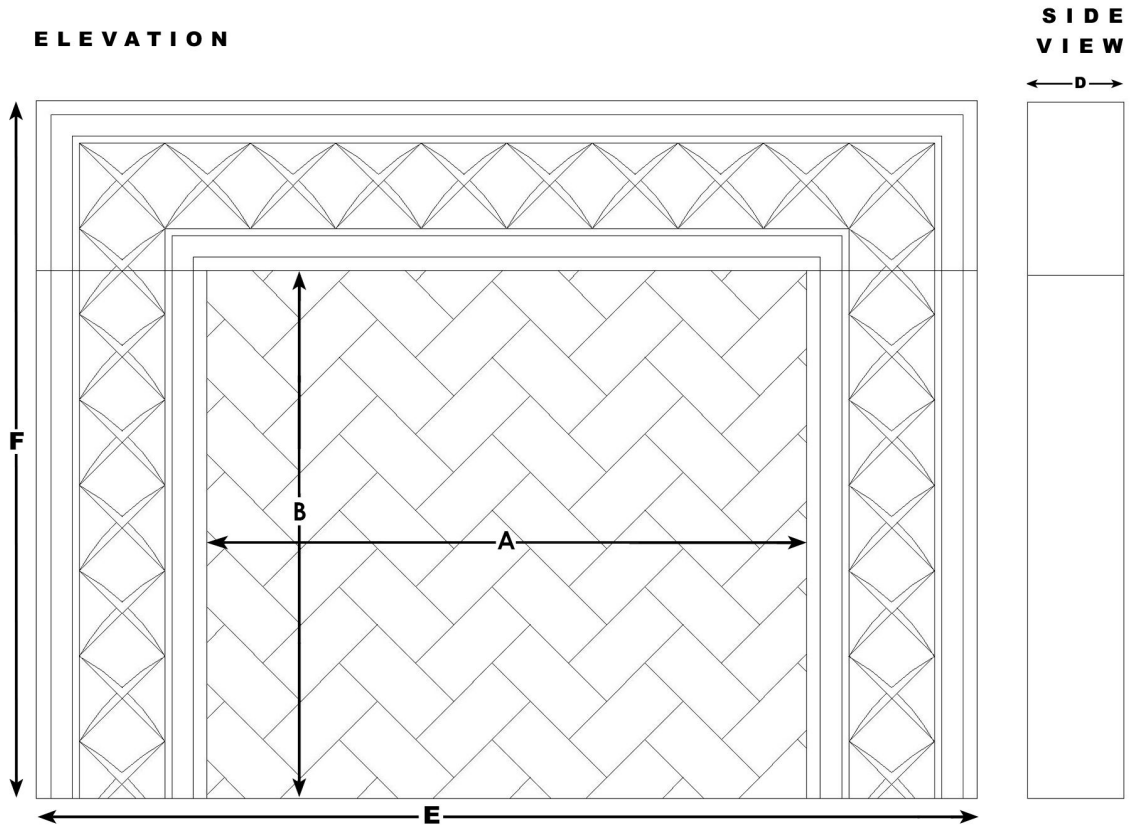

atelier
jouvence
custom stoneworks

PRESENTS

ELIZABETH SCOTT
DESIGN GROUP

THE MIYAGE SPECIFICATIONS

FIREPLACE OPENING	A OPENING WIDTH	B OPENING HEIGHT	C SHELF WIDTH	D SHELF DEPTH	E OVERALL WIDTH	F OVERALL HEIGHT
36" opening	36"	36"	N/A	7"	61¹/₄"	48⁵/₈"
42" opening	42"	36"	N/A	7"	67¹/₄"	48⁵/₈"
48" opening	48"	36"	N/A	7"	73¹/₄"	48⁵/₈"

To request a proposal or for more information, please contact us.

312.492.7922

info@AJStoneworks.com

www.AJStoneworks.com