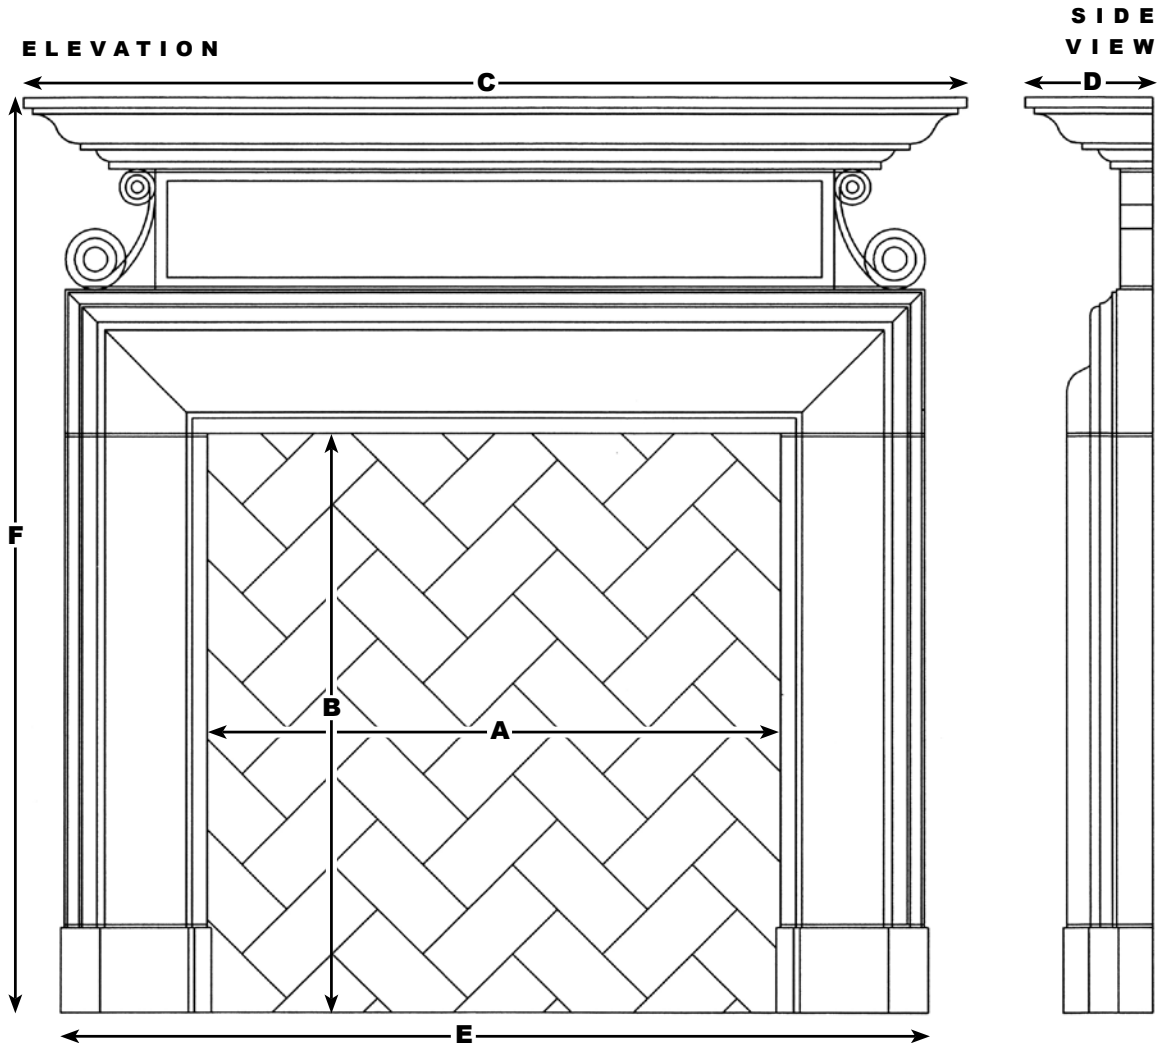

atelier
jouvence
custom stoneworks

[*The Jacobean*]

Evoking the era of 17th century English King James, the **Jacobean** features rich bolection molding topped by a framed lintel piece and a shelf extending outward.

To request a proposal or for more information, please contact us.
312.492.7922 info@AJStoneworks.com www.AJStoneworks.com

atelier jouvence

custom stoneworks

THE JACOBAN SPECIFICATIONS

FIREPLACE OPENING	A OPENING WIDTH	B OPENING HEIGHT	C SHELF WIDTH	D SHELF DEPTH	E OVERALL WIDTH	F OVERALL HEIGHT
36" opening	36"	36"	59 3/8"	8"	54 3/8"	57 1/2"
40" opening	40"	36"	63 3/8"	8"	58 3/8"	57 1/2"
44" opening	44"	36"	67 3/8"	8"	62 3/8"	57 1/2"