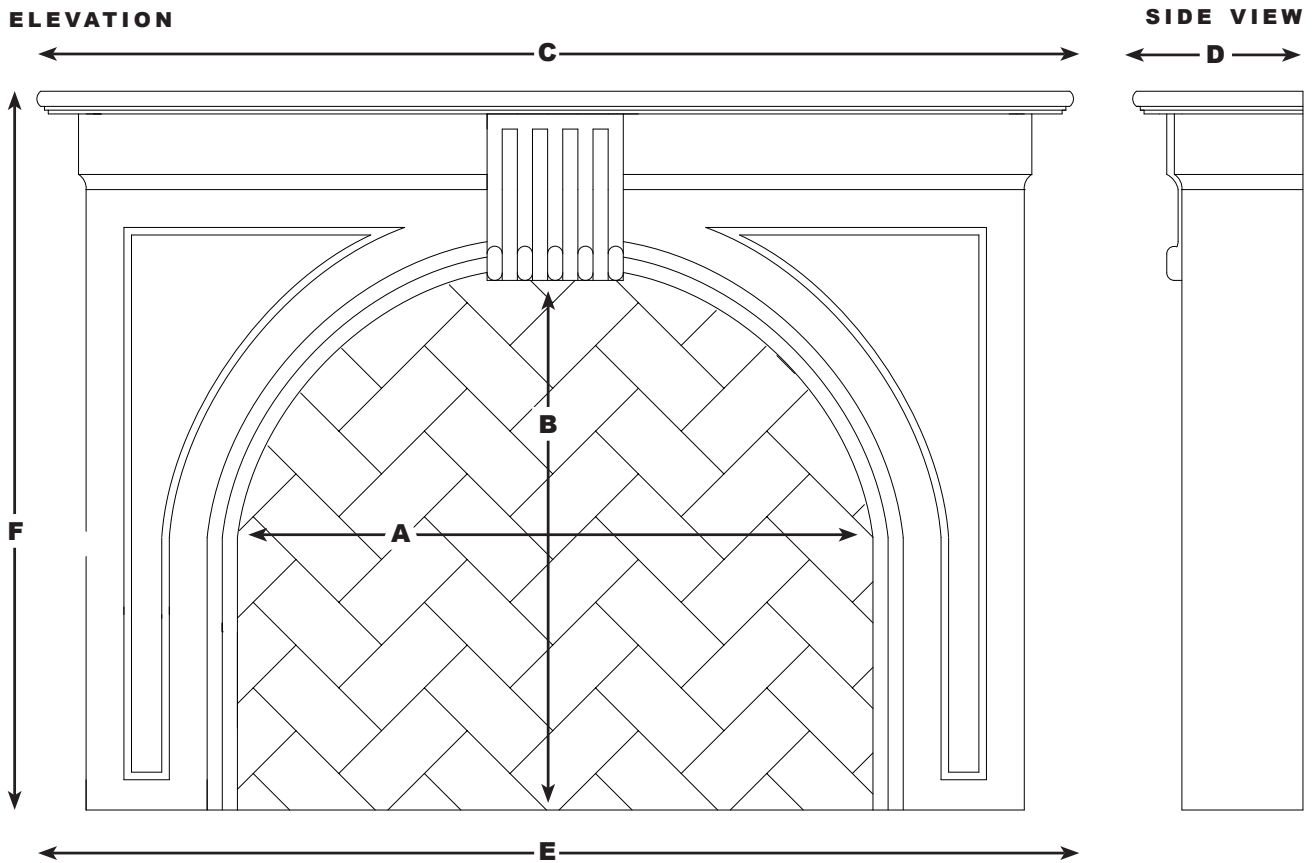

atelier
jouvence
custom stoneworks

[*The Josephine*]

The well-rounded opening and cozy dimensions are perfect for a bedroom or sitting room.

Design inspired by Pesetti Alvaro & Figli

To request a proposal or for more information, please contact us.
312.492.7922 info@AJStoneworks.com www.AJStoneworks.com

atelier jouvence

custom stoneworks

THE JOSEPHINE SPECIFICATIONS

FIREPLACE OPENING	A OPENING WIDTH	B OPENING HEIGHT	C SHELF WIDTH	D SHELF DEPTH	E OVERALL WIDTH	F OVERALL HEIGHT
40" OPENING	40"	36"	66 1/2"	11 1/4"	60"	47 1/2"
42" OPENING	42"	36"	68 1/2"	11 1/4"	62"	47 1/2"
46" OPENING	46"	36"	72 1/2"	11 1/4"	66"	47 1/2"
48" OPENING	48"	36"	74 1/2"	11 1/4"	68"	47 1/2"