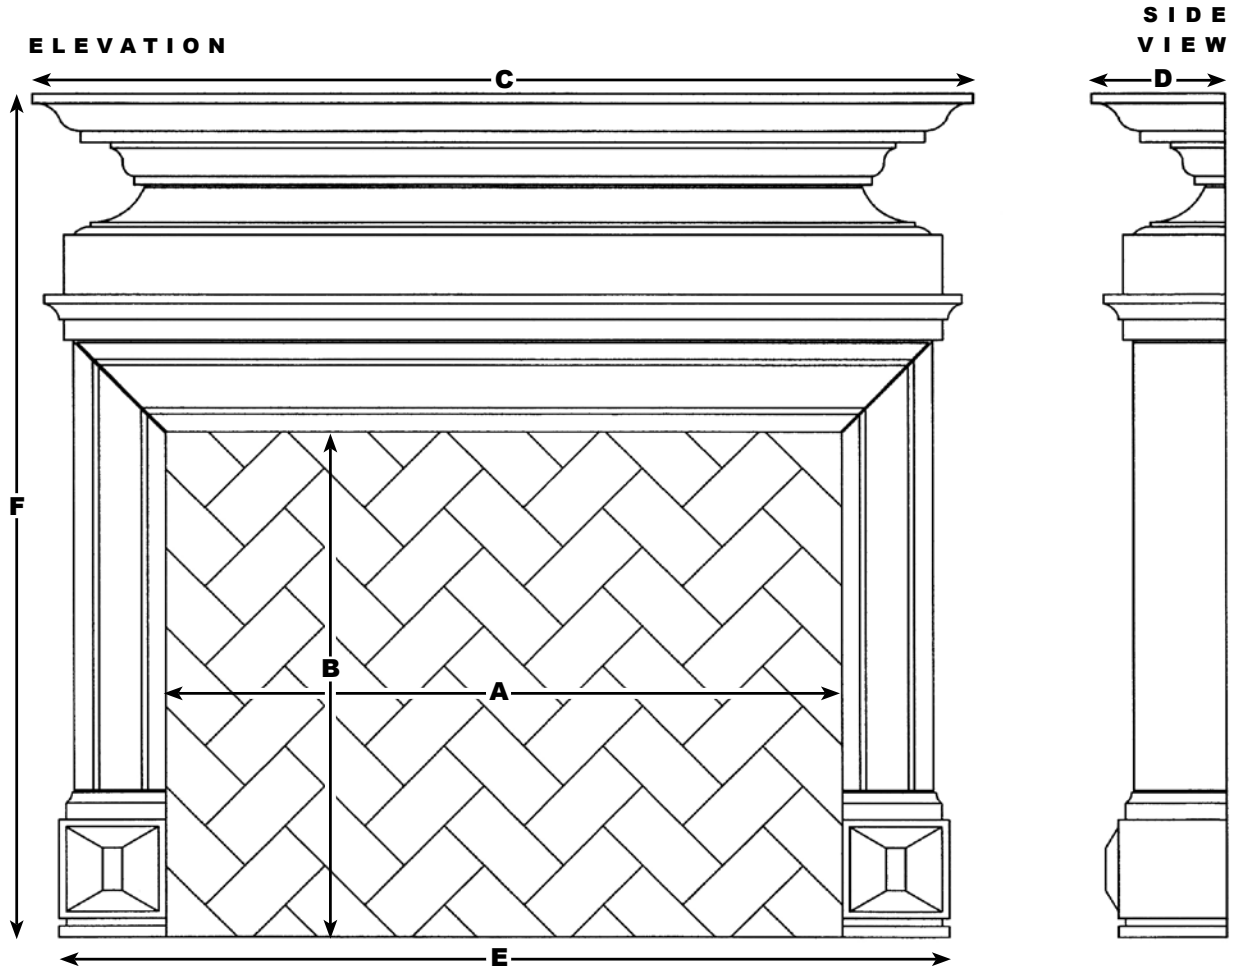

atelier
jouvence
 custom stoneworks

LOUIS XIII SPECIFICATIONS

FIREPLACE OPENING	A OPENING WIDTH	B OPENING HEIGHT	C SHELF WIDTH	D SHELF DEPTH	E OVERALL WIDTH	F OVERALL HEIGHT
42" opening	42"	36"	61"	9 1/2"	59 3/8"	60"
48" opening	48"	36"	67"	9 1/2"	65 3/8"	60"