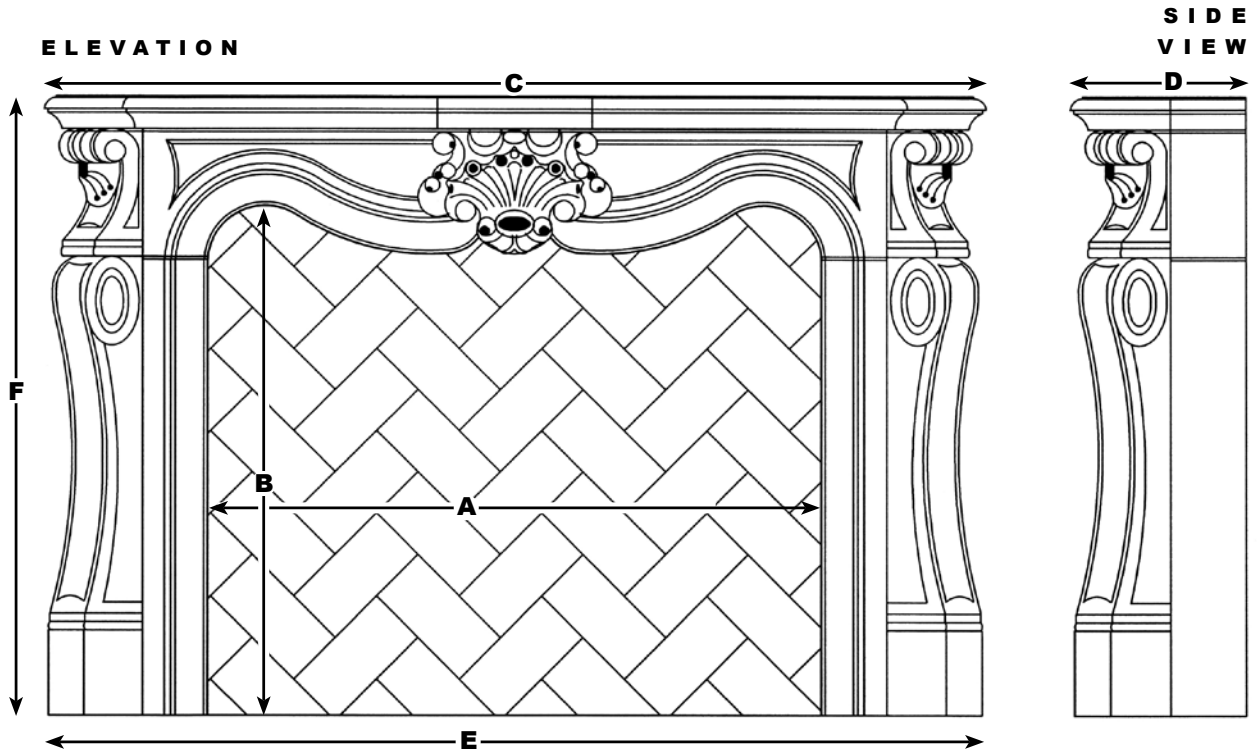

atelier
jouvence
custom stoneworks

[*Louis XV*]

In the style of 18th century **French King Louis XV**. The lintel takes the form of a bow, curving gracefully, with sculpted jambs and organic ornamentation.

To request a proposal or for more information, please contact us.
312.492.7922 info@AJStoneworks.com www.AJStoneworks.com

atelier
jouvence
 custom stoneworks

LOUIS XV SPECIFICATIONS

FIREPLACE OPENING	A OPENING WIDTH	B OPENING HEIGHT	C SHELF WIDTH	D SHELF DEPTH	E OVERALL WIDTH	F OVERALL HEIGHT
42" opening	42"	36"	60"	12"	58"	45"