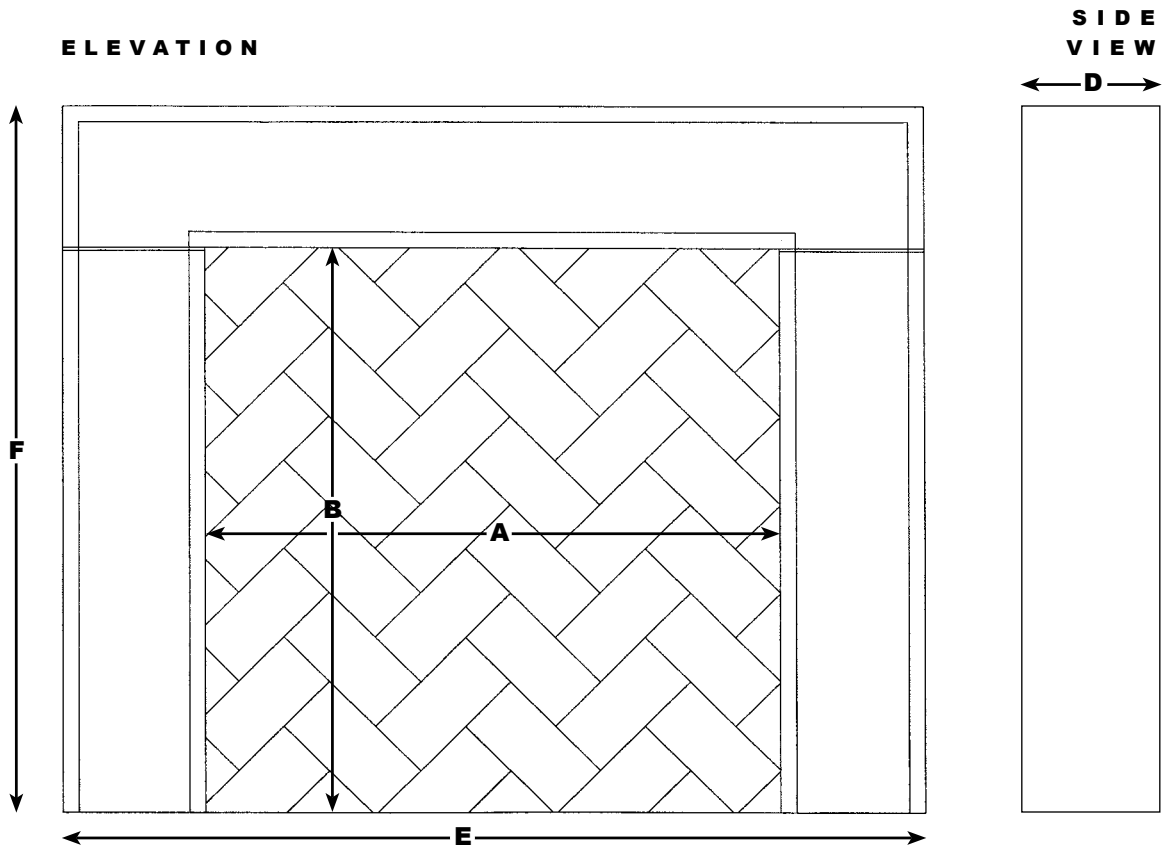

atelier
jouvence
custom stoneworks

[*The Minimalist*]

The **bare essentials**, with a stepped-in frame.

atelier jouvence

custom stoneworks

THE MINIMALIST SPECIFICATIONS

FIREPLACE OPENING	A OPENING WIDTH	B OPENING HEIGHT	C SHELF WIDTH	D SHELF DEPTH	E OVERALL WIDTH	F OVERALL HEIGHT
36" opening	36"	36"	N/A	8"	54"	45"
40" opening	40"	36"	N/A	8"	58"	45"
44" opening	44"	36"	N/A	8"	62"	45"
48" opening	48"	36"	N/A	8"	66"	45"