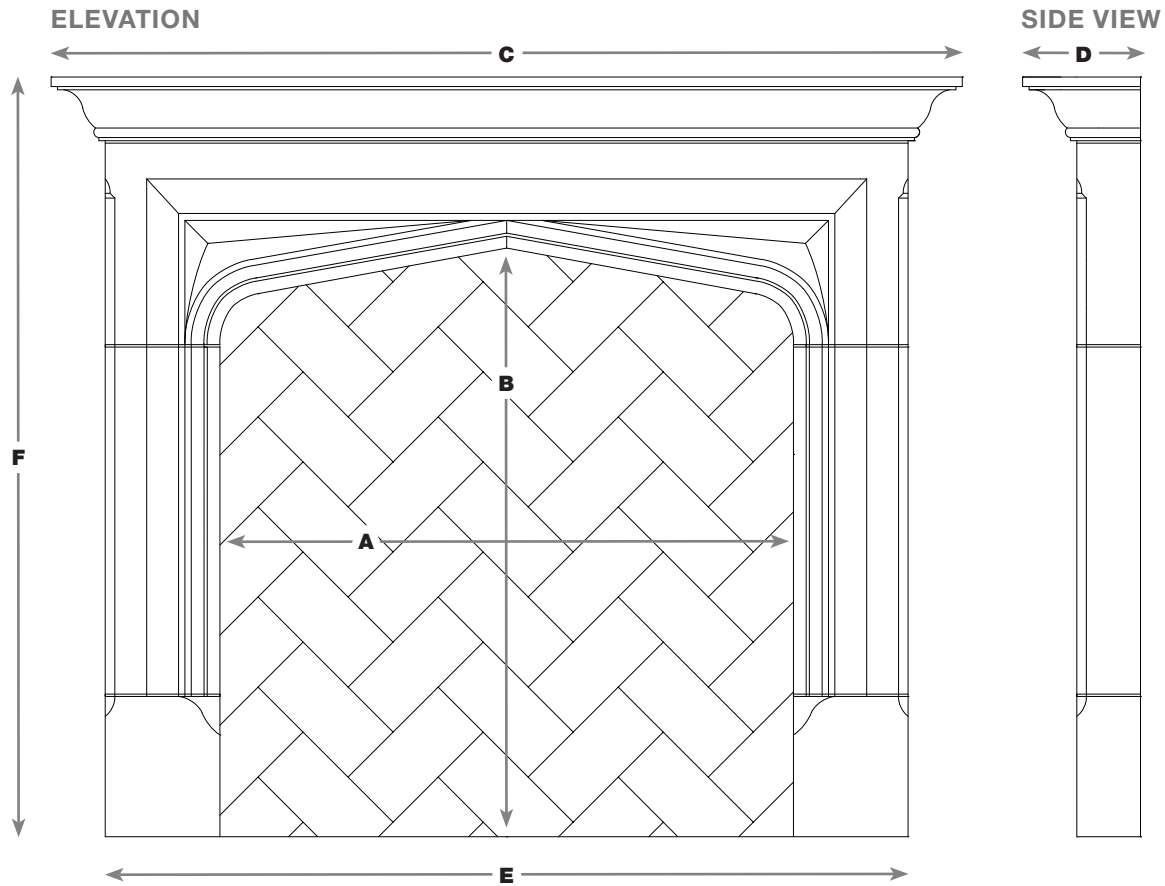

---

*The Stuart*

---

Simple yet distinctive, with an arched opening coming to a point in the center.

**atelier**  
**jouvence**  
 custom stoneworks

**THE STUART SPECIFICATIONS**

Fireplace Opening	<b>A</b> Opening Width	<b>B</b> Opening Height	<b>C</b> Shelf Width	<b>D</b> Shelf Depth	<b>E</b> Overall Width	<b>F</b> Overall Height
36" Opening	36"	36"	57 ¼"	8 ¾"	50 ½"	47 ¾"
42" Opening	42"	36"	63 ¼"	8 ¾"	56 ½"	47 ¾"
48" Opening	48"	36"	69 ¼"	8 ¾"	62 ½"	47 ¾"